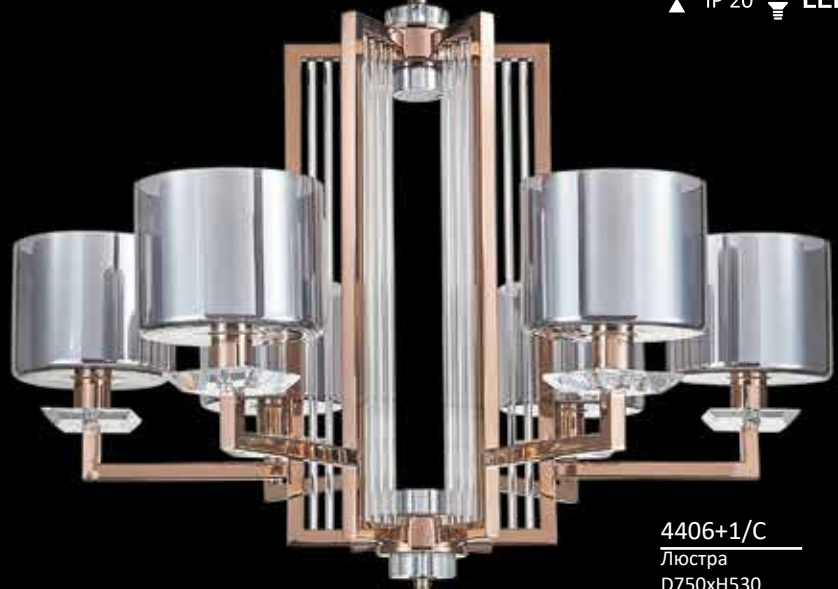

↕ IP 20  LED

4406+1/C

Люстра

D750xH530

E14 6\*60W + LED 2\*5W

↕ → ↗  
↕ IP 20  LED

4401/A

Бра